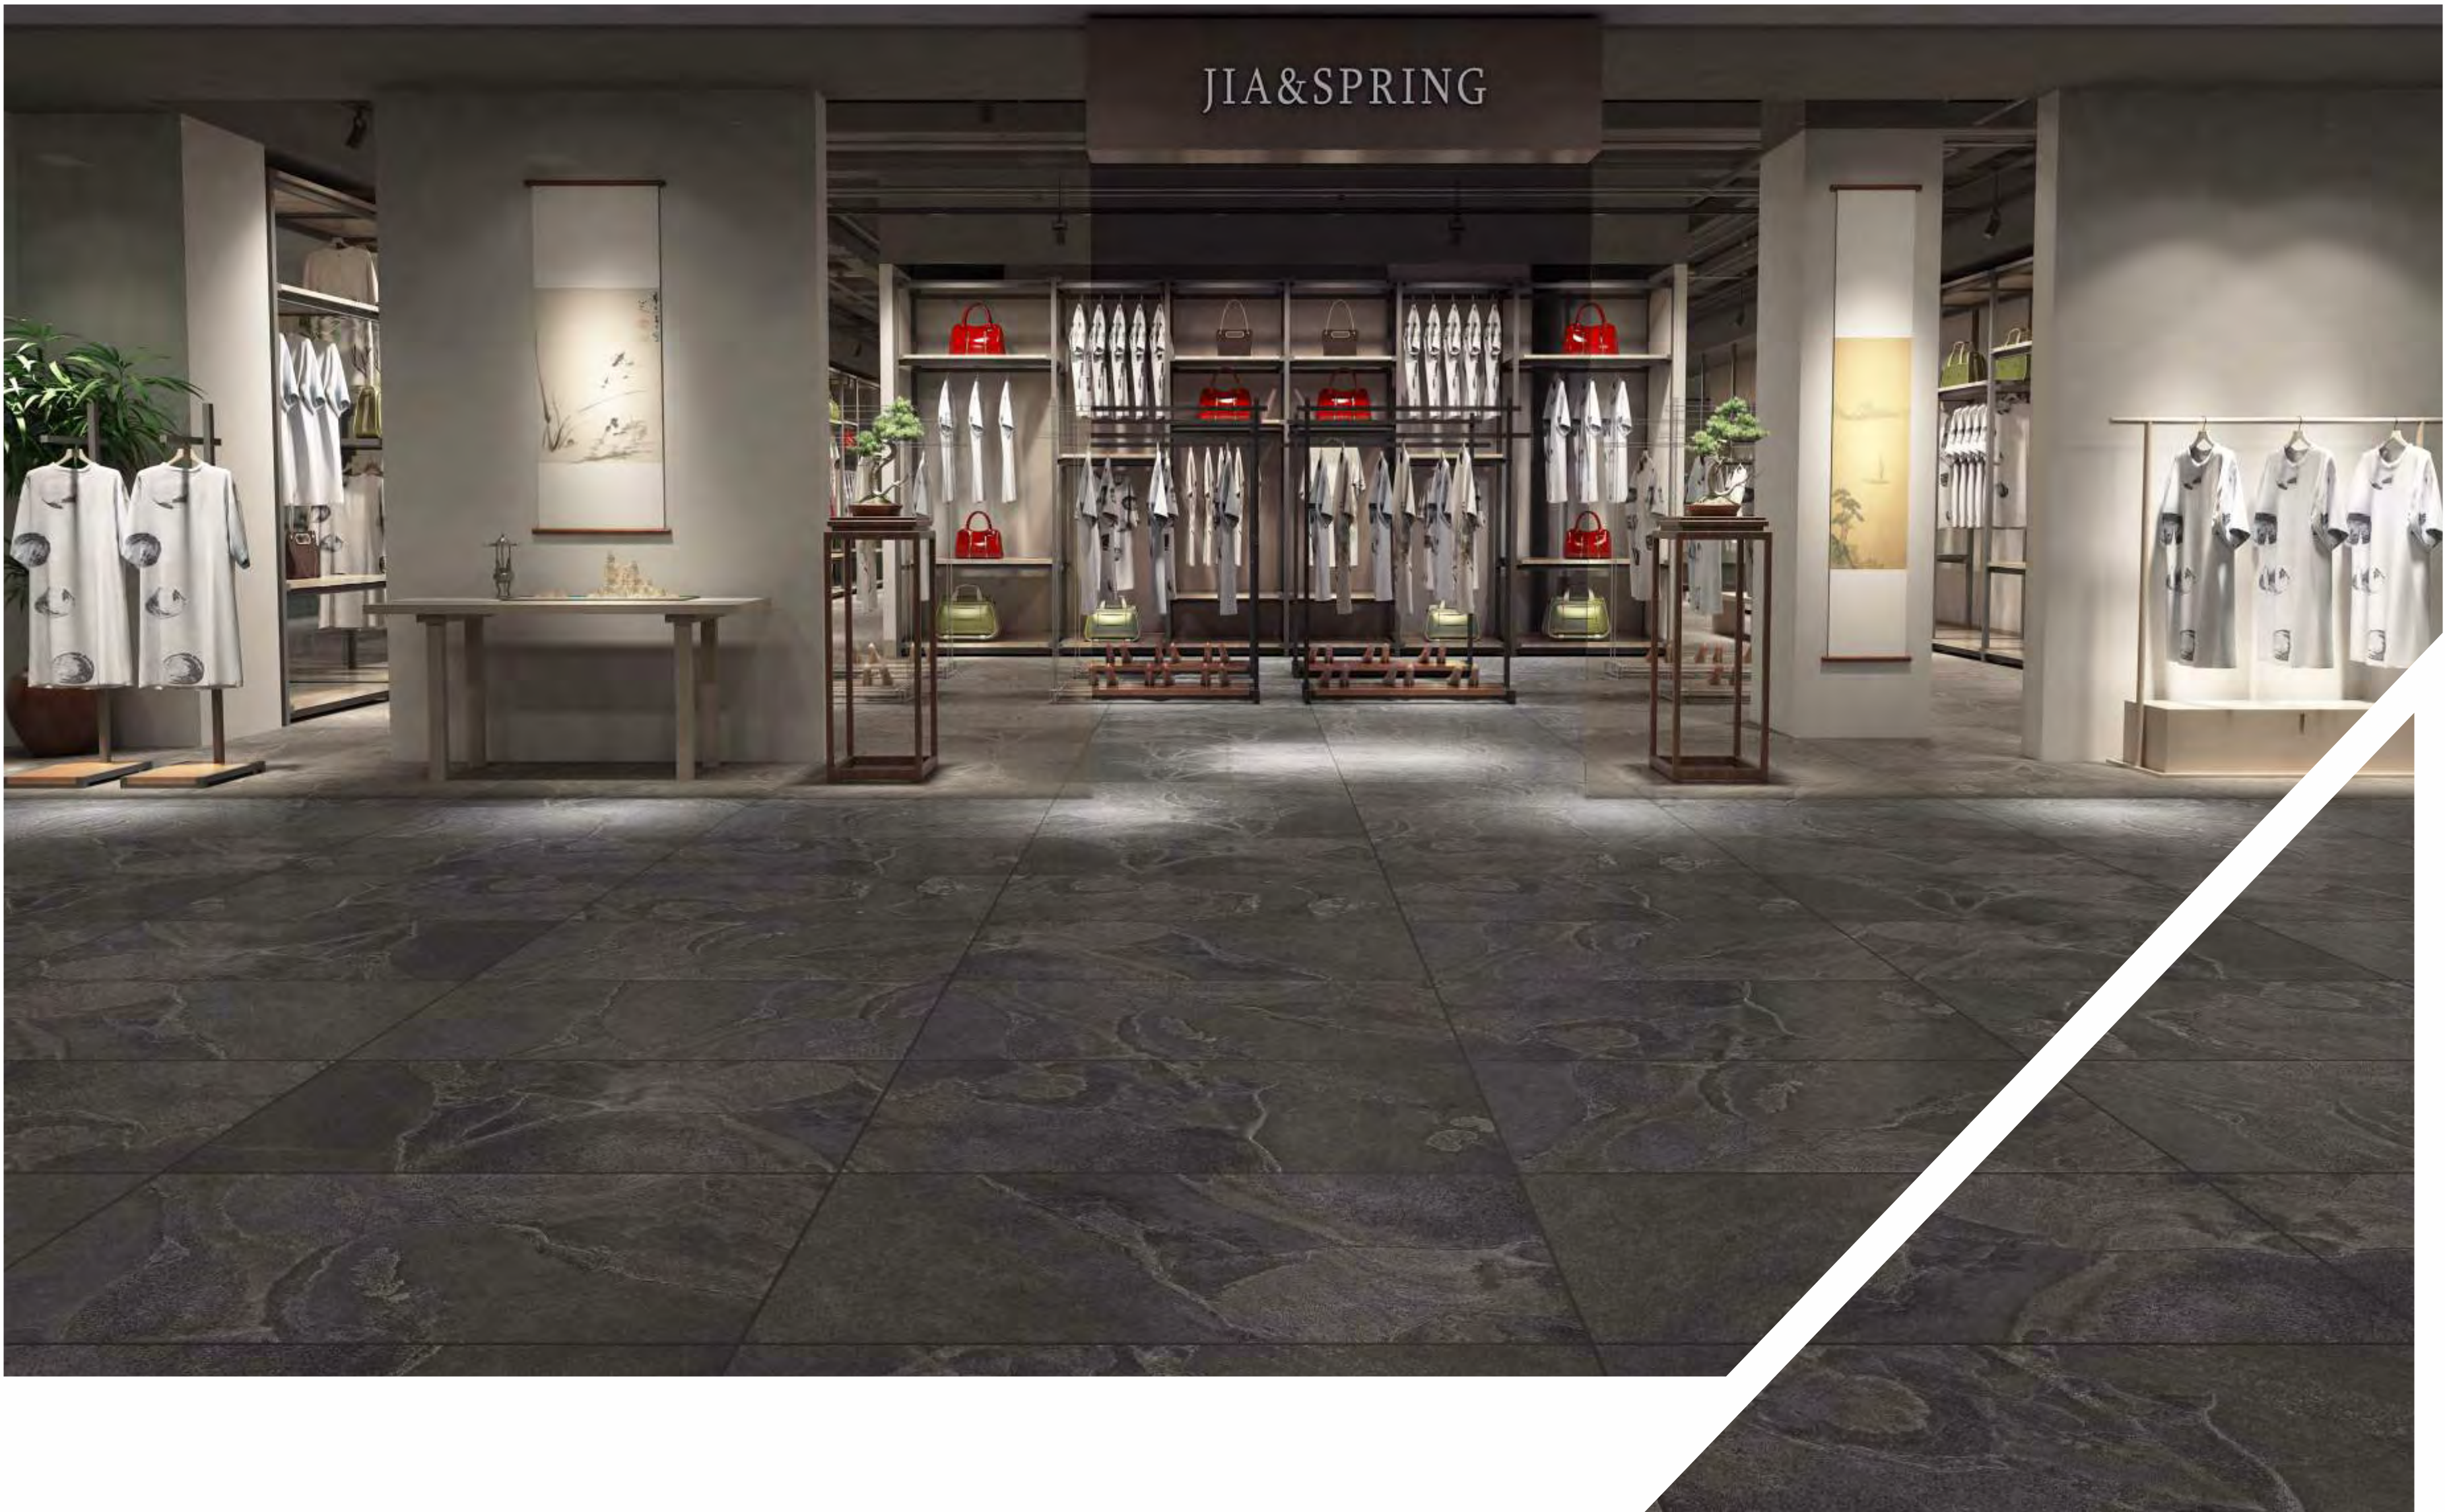

Stonilia

white

black

Start A New Vogue

S Stonilia
black

600 X 1200 mm
matt
collection

Stonilia

white