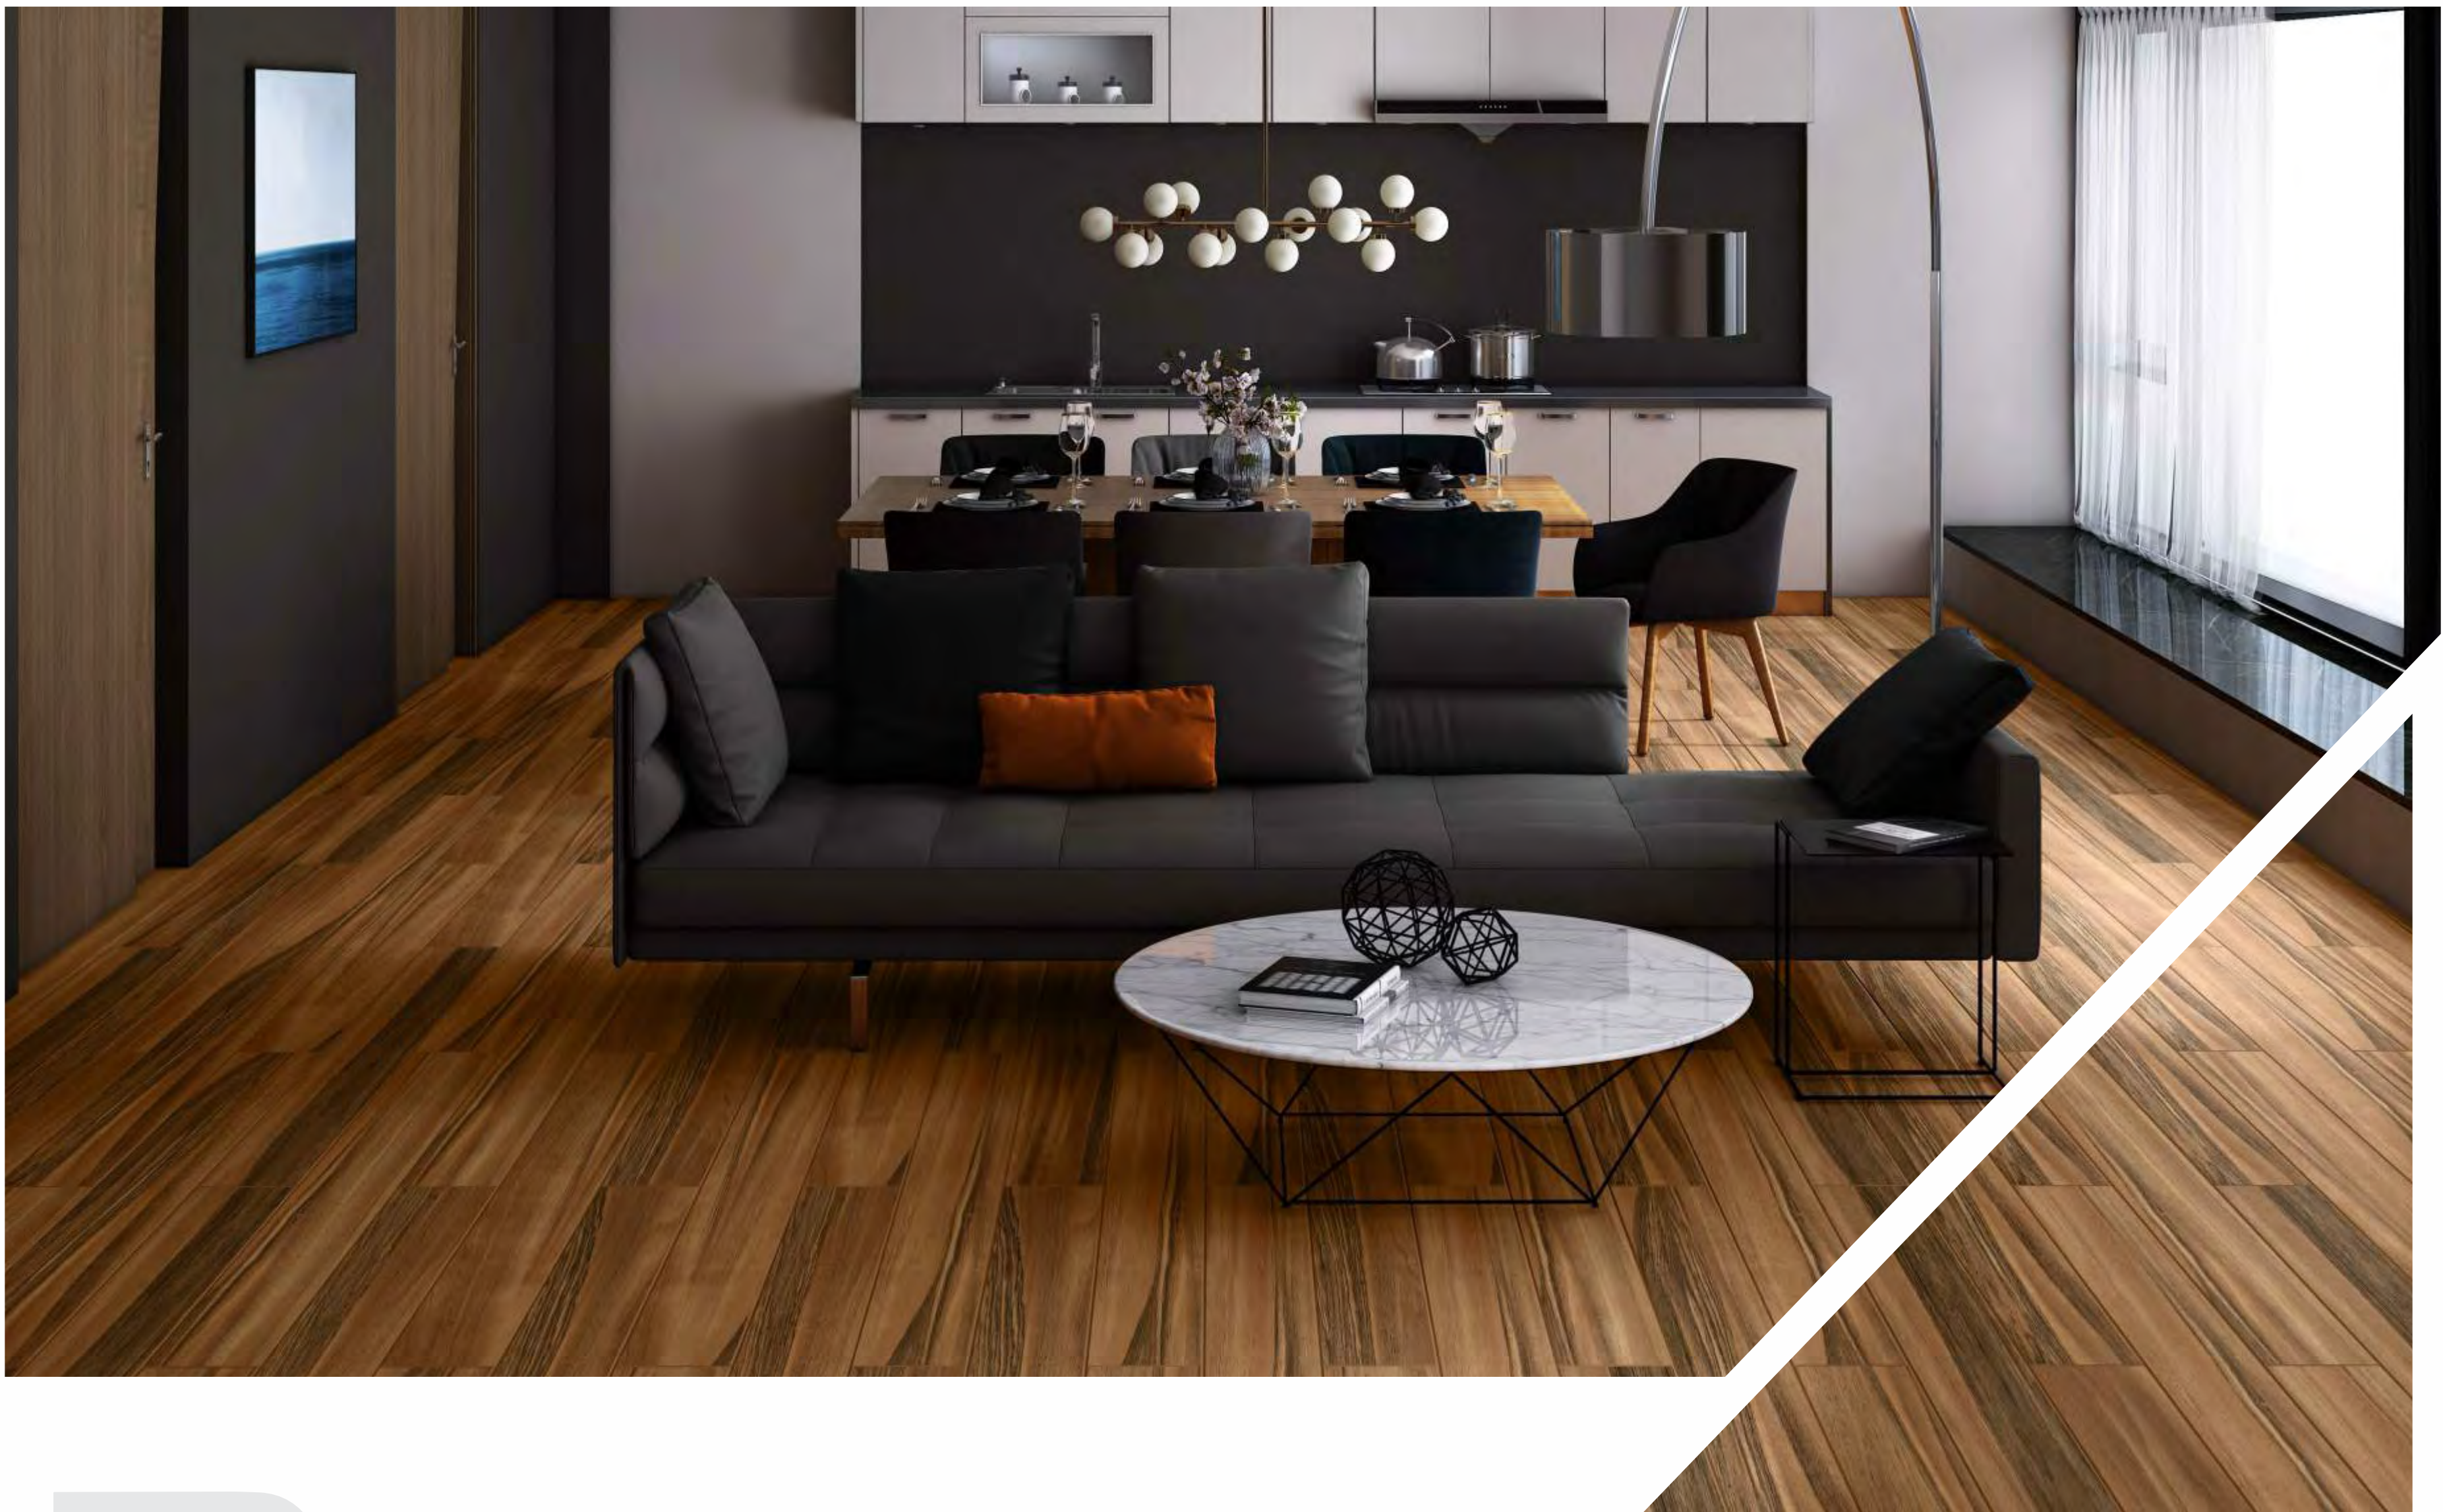

Royals
teak

600 x 1200 mm
wood
collection