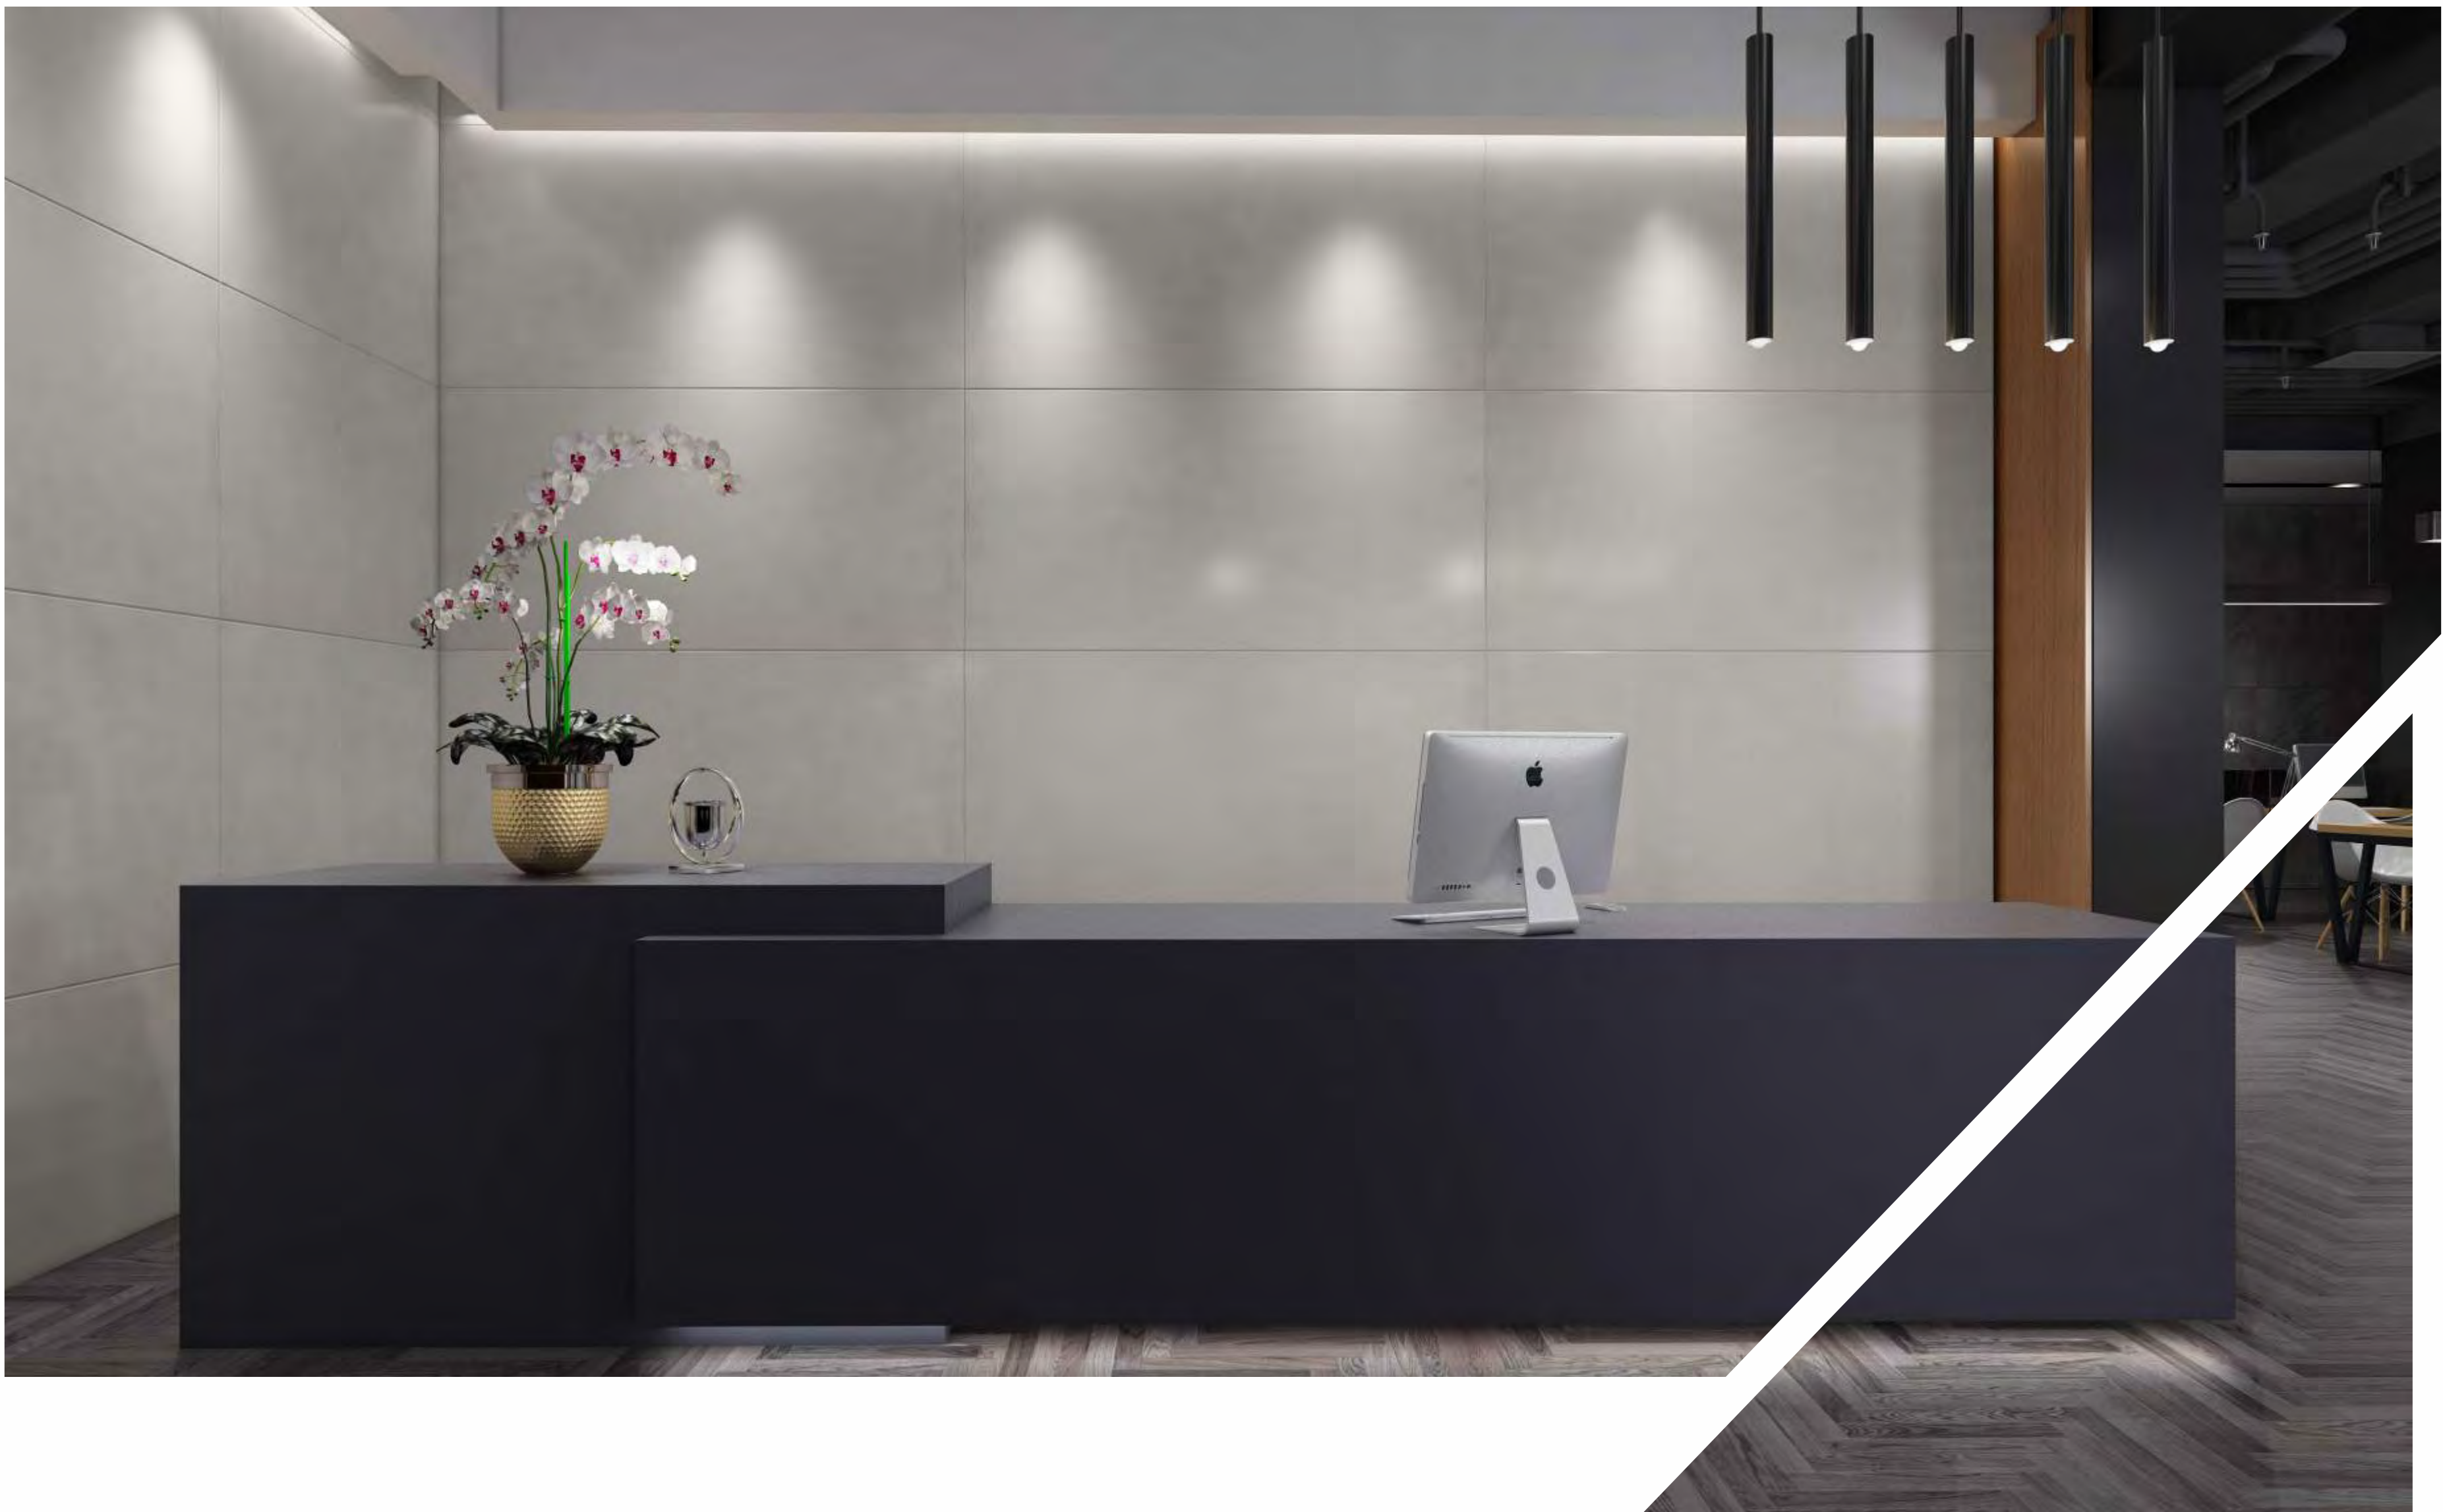

Epoxy
cloud

600 x 1200 mm
matt
collection