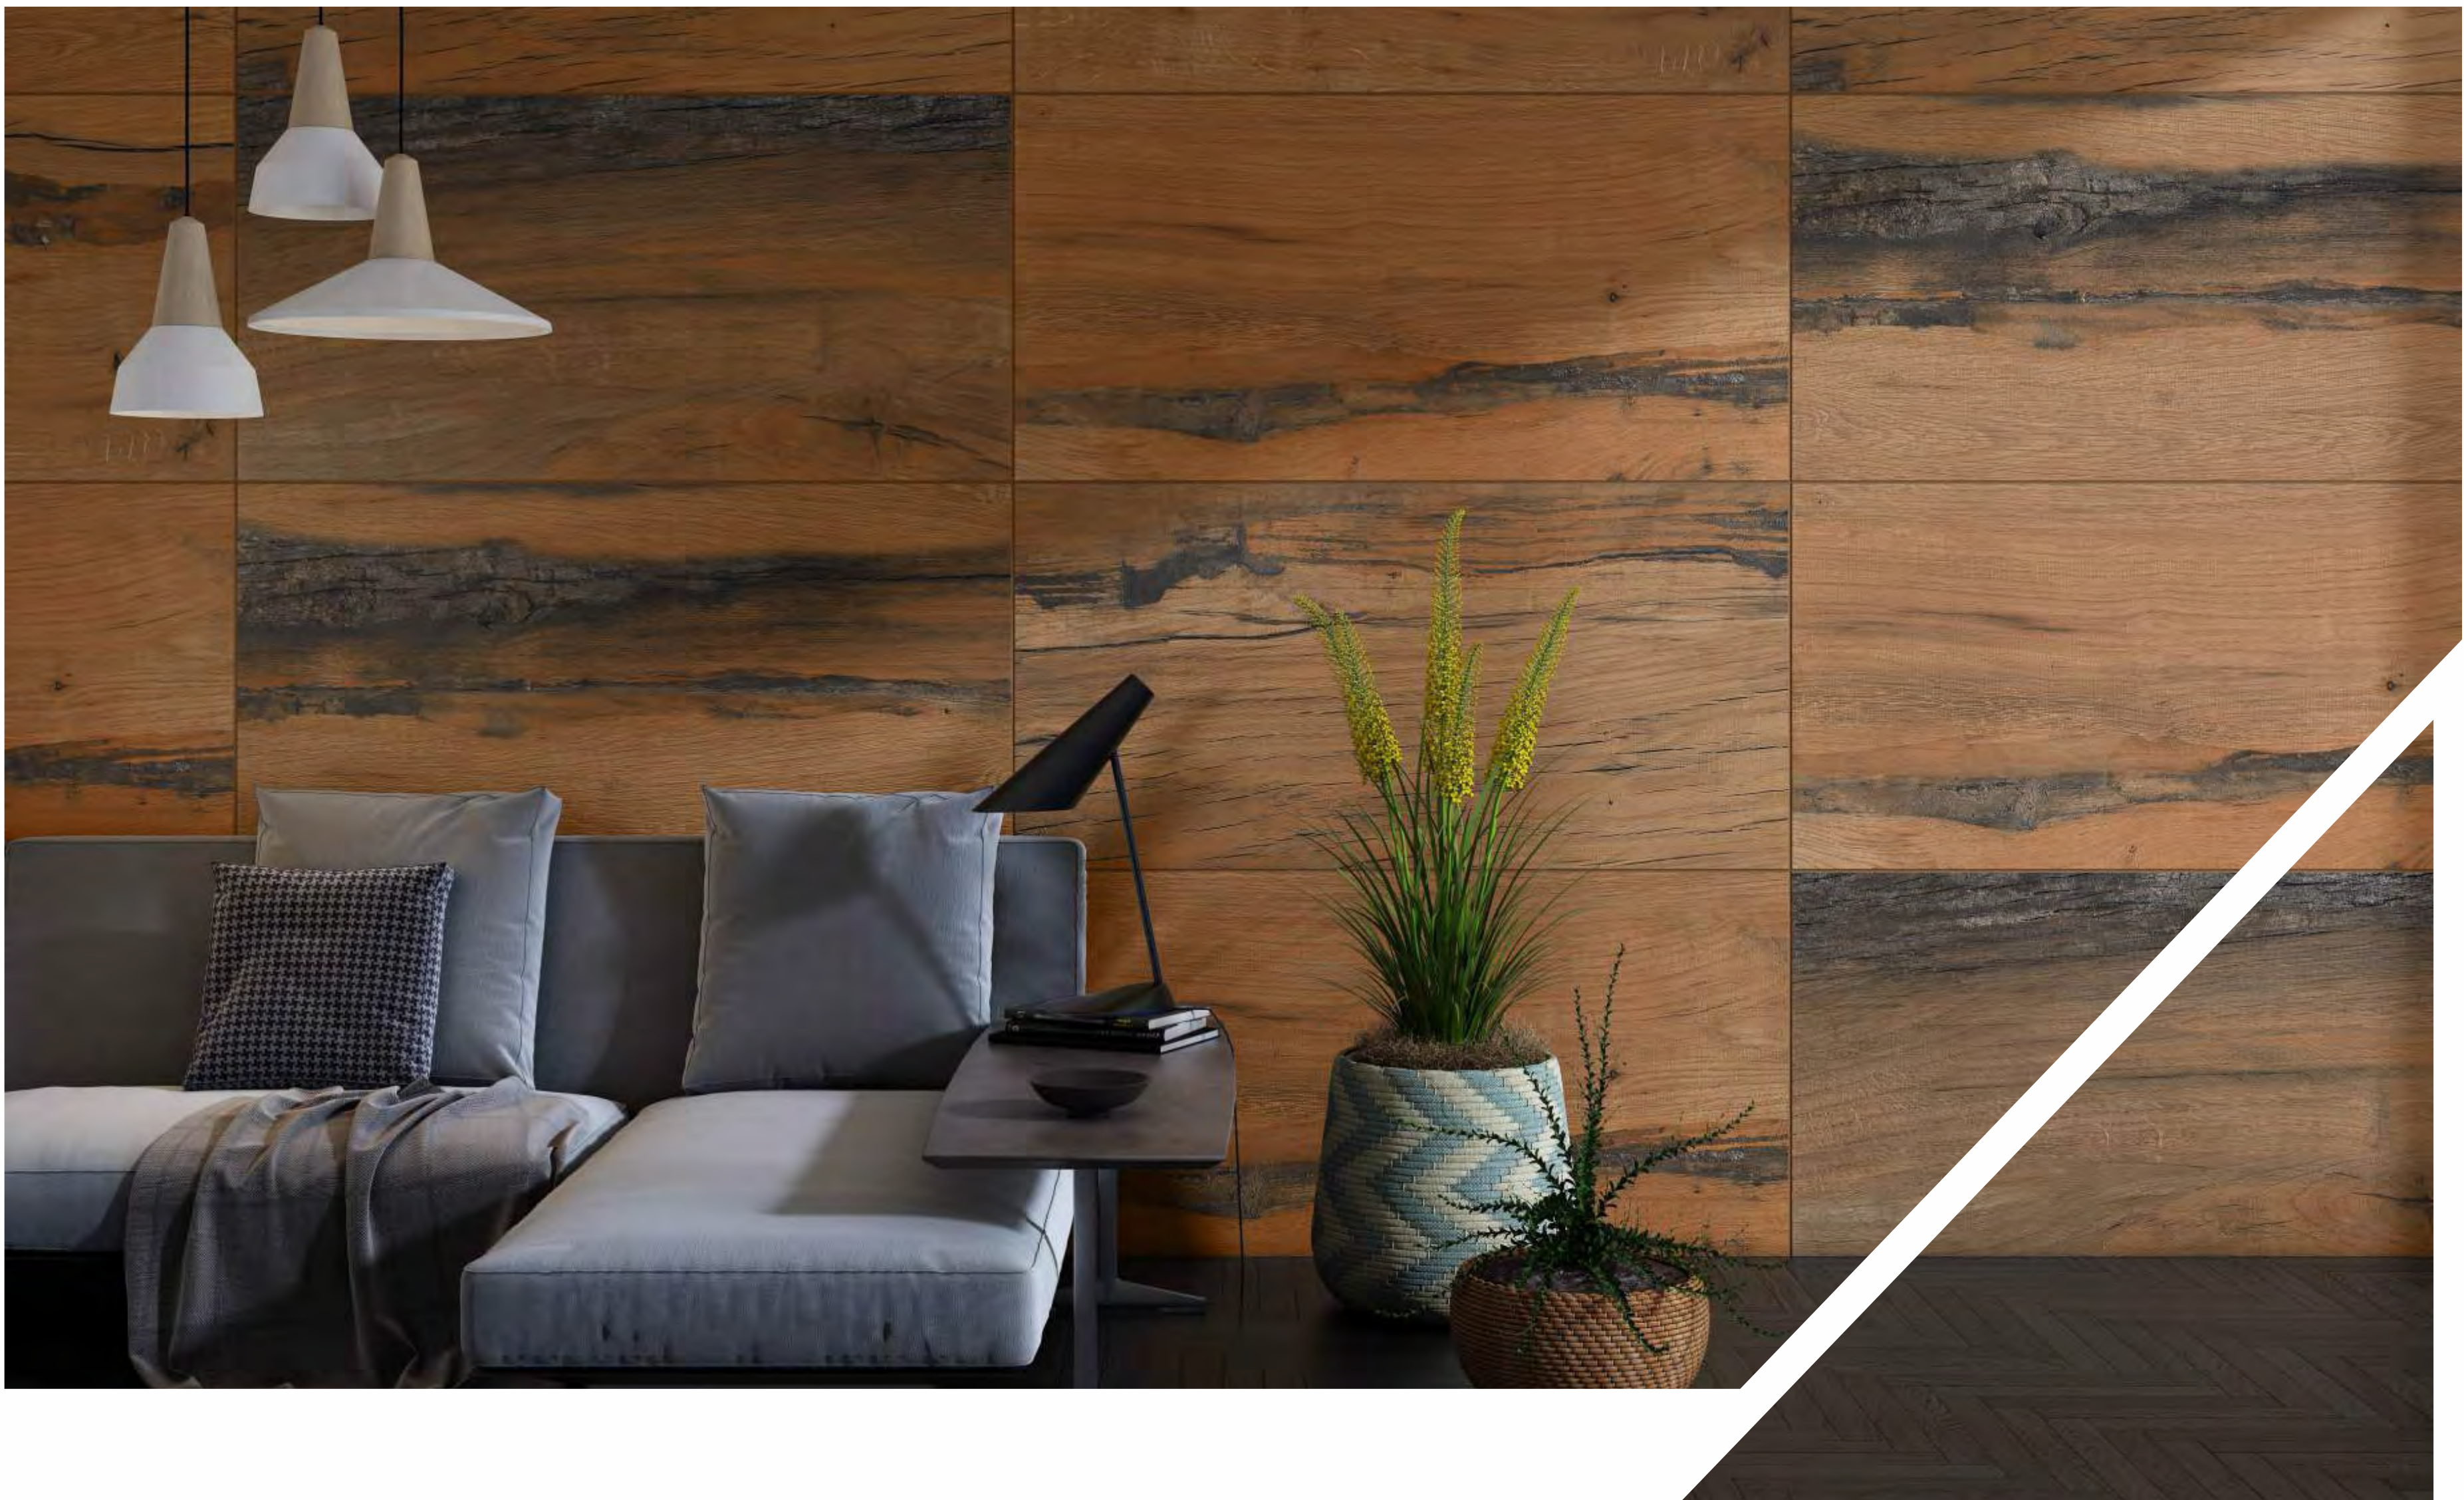

600 x 1200 mm
wood
collection

Royals

teak

natural

T

Tavola

wood

The Style and Elegance.