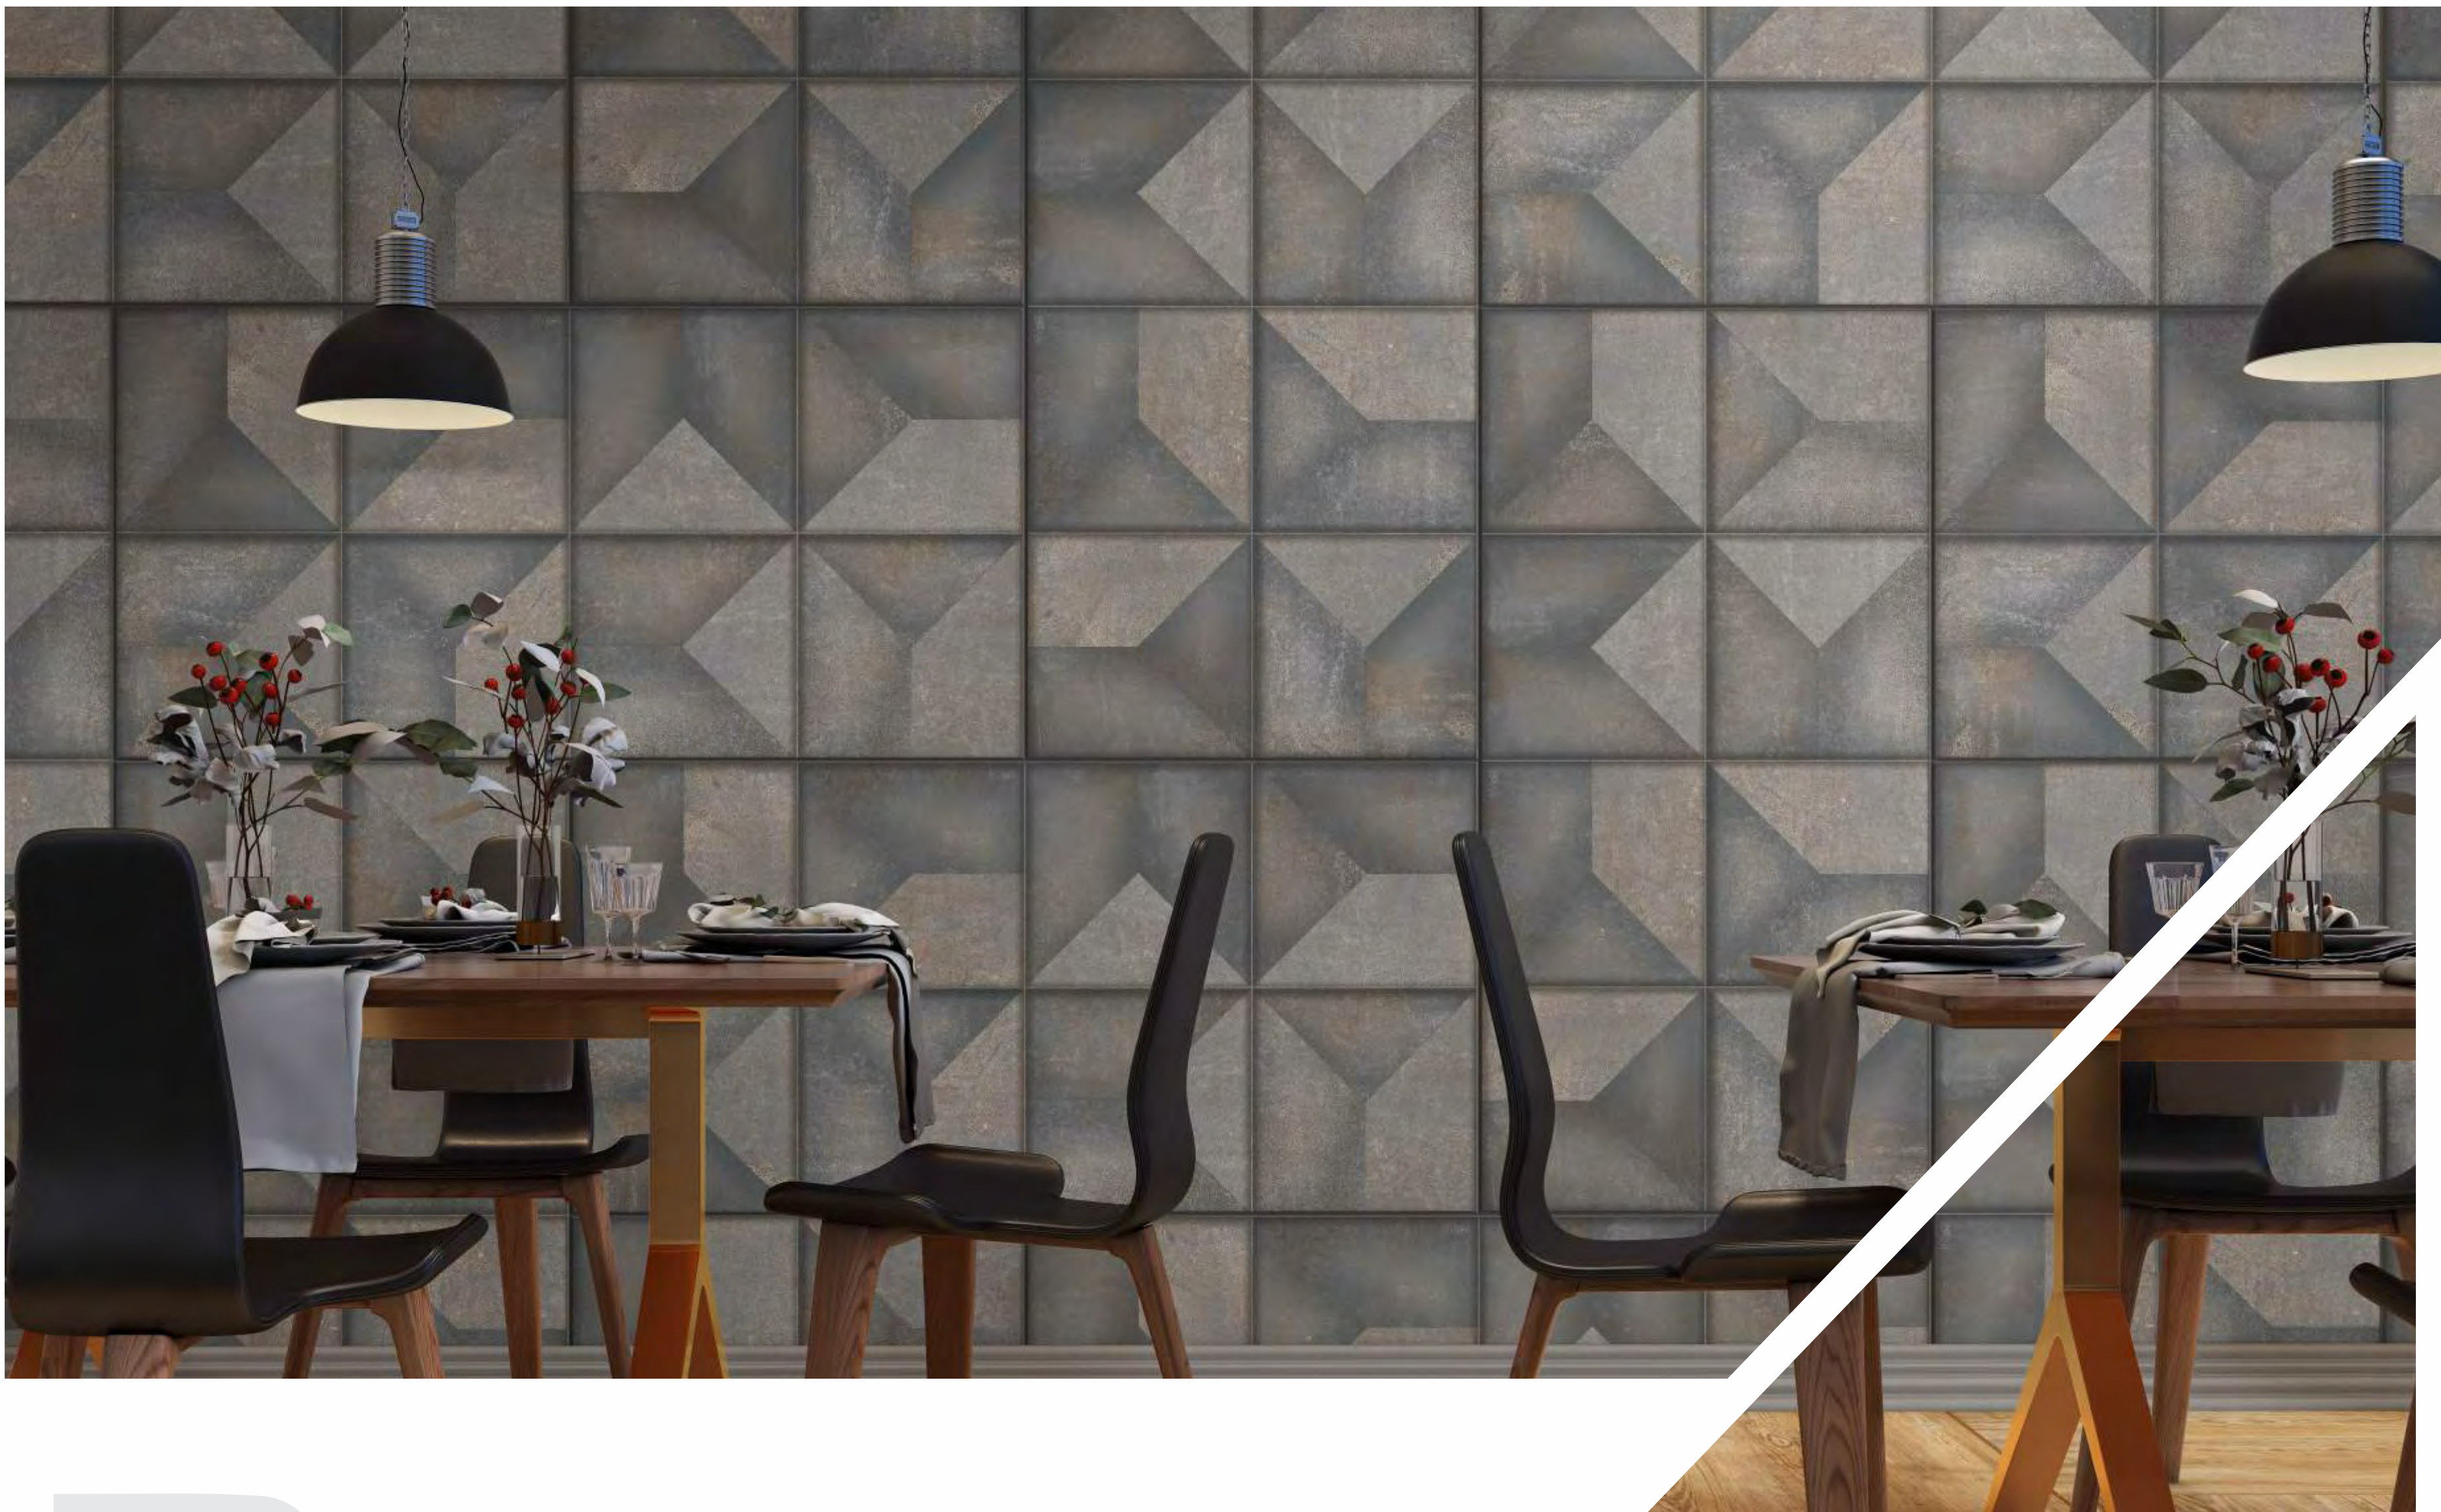

Decor vinyle
plomo

600 x 1200 mm
matt
collection