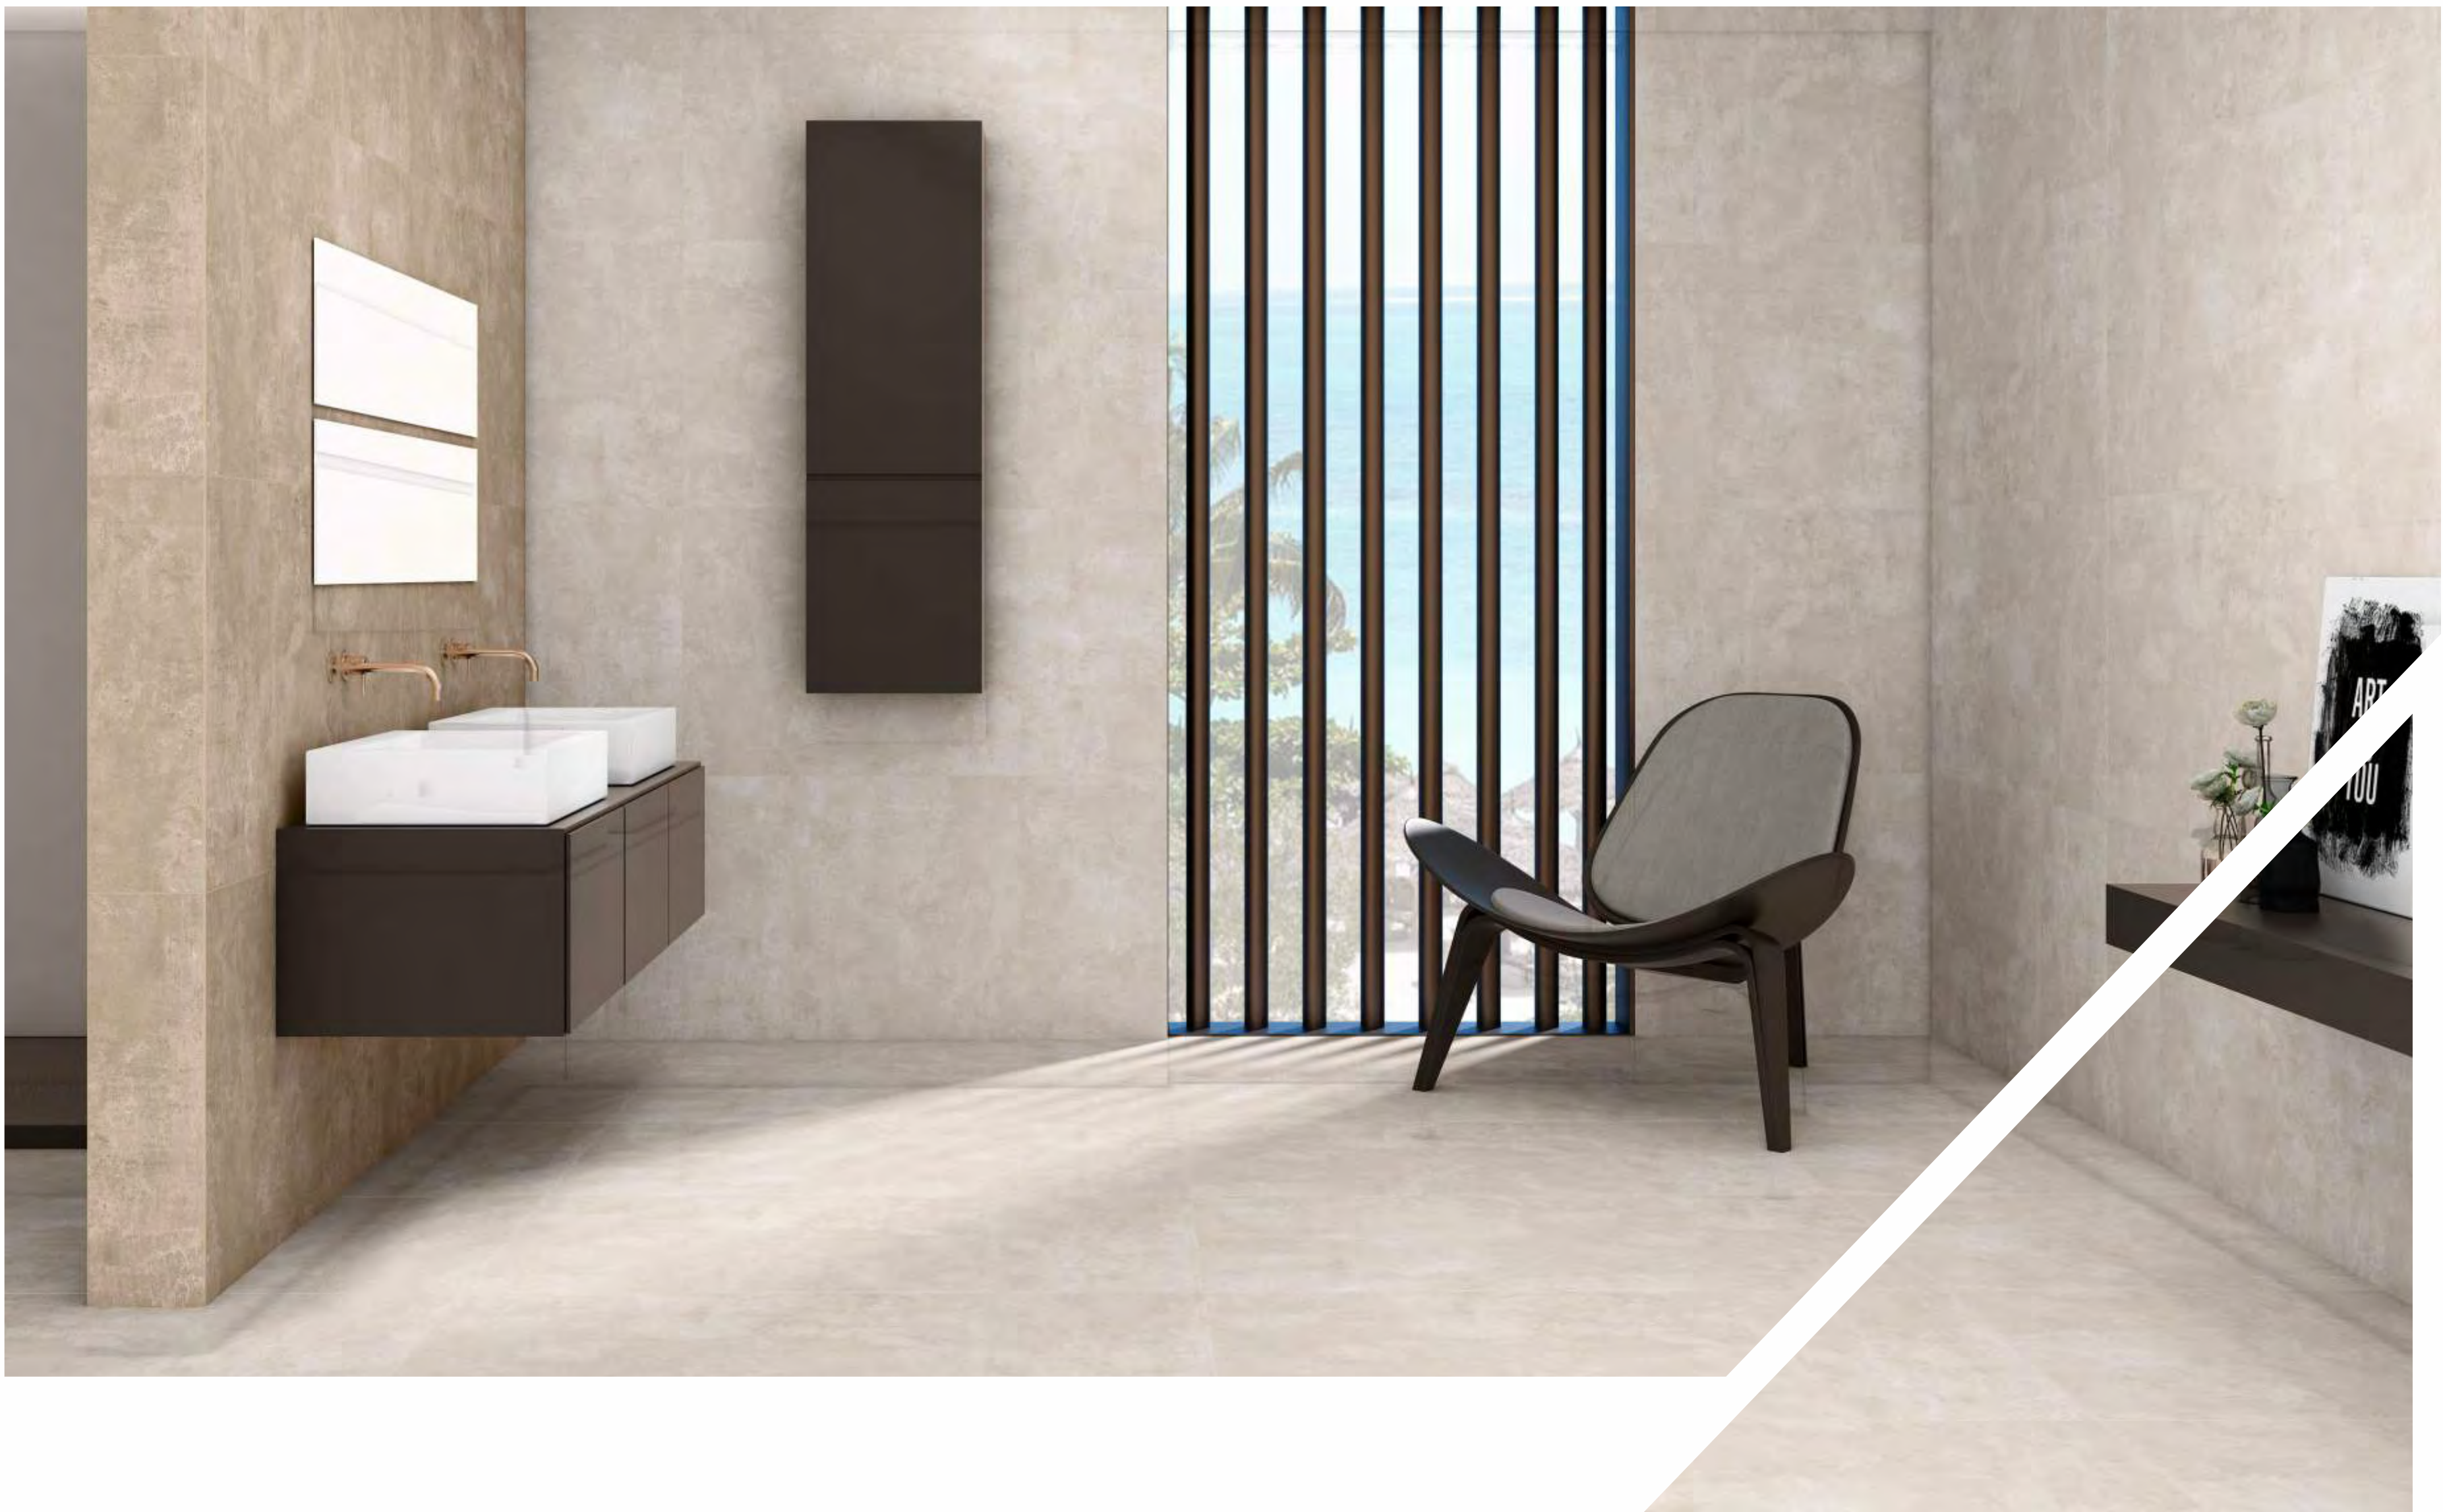

moods
nero

600 X 1200 mm
matt
collection

moods

lavander

moods

nero

Cloak of Exclusivity.

Settle

beige

caramel

taupe

S Settle
beige & caramel

600 x 1200 mm
matt
collection

Settle

beige

Settle