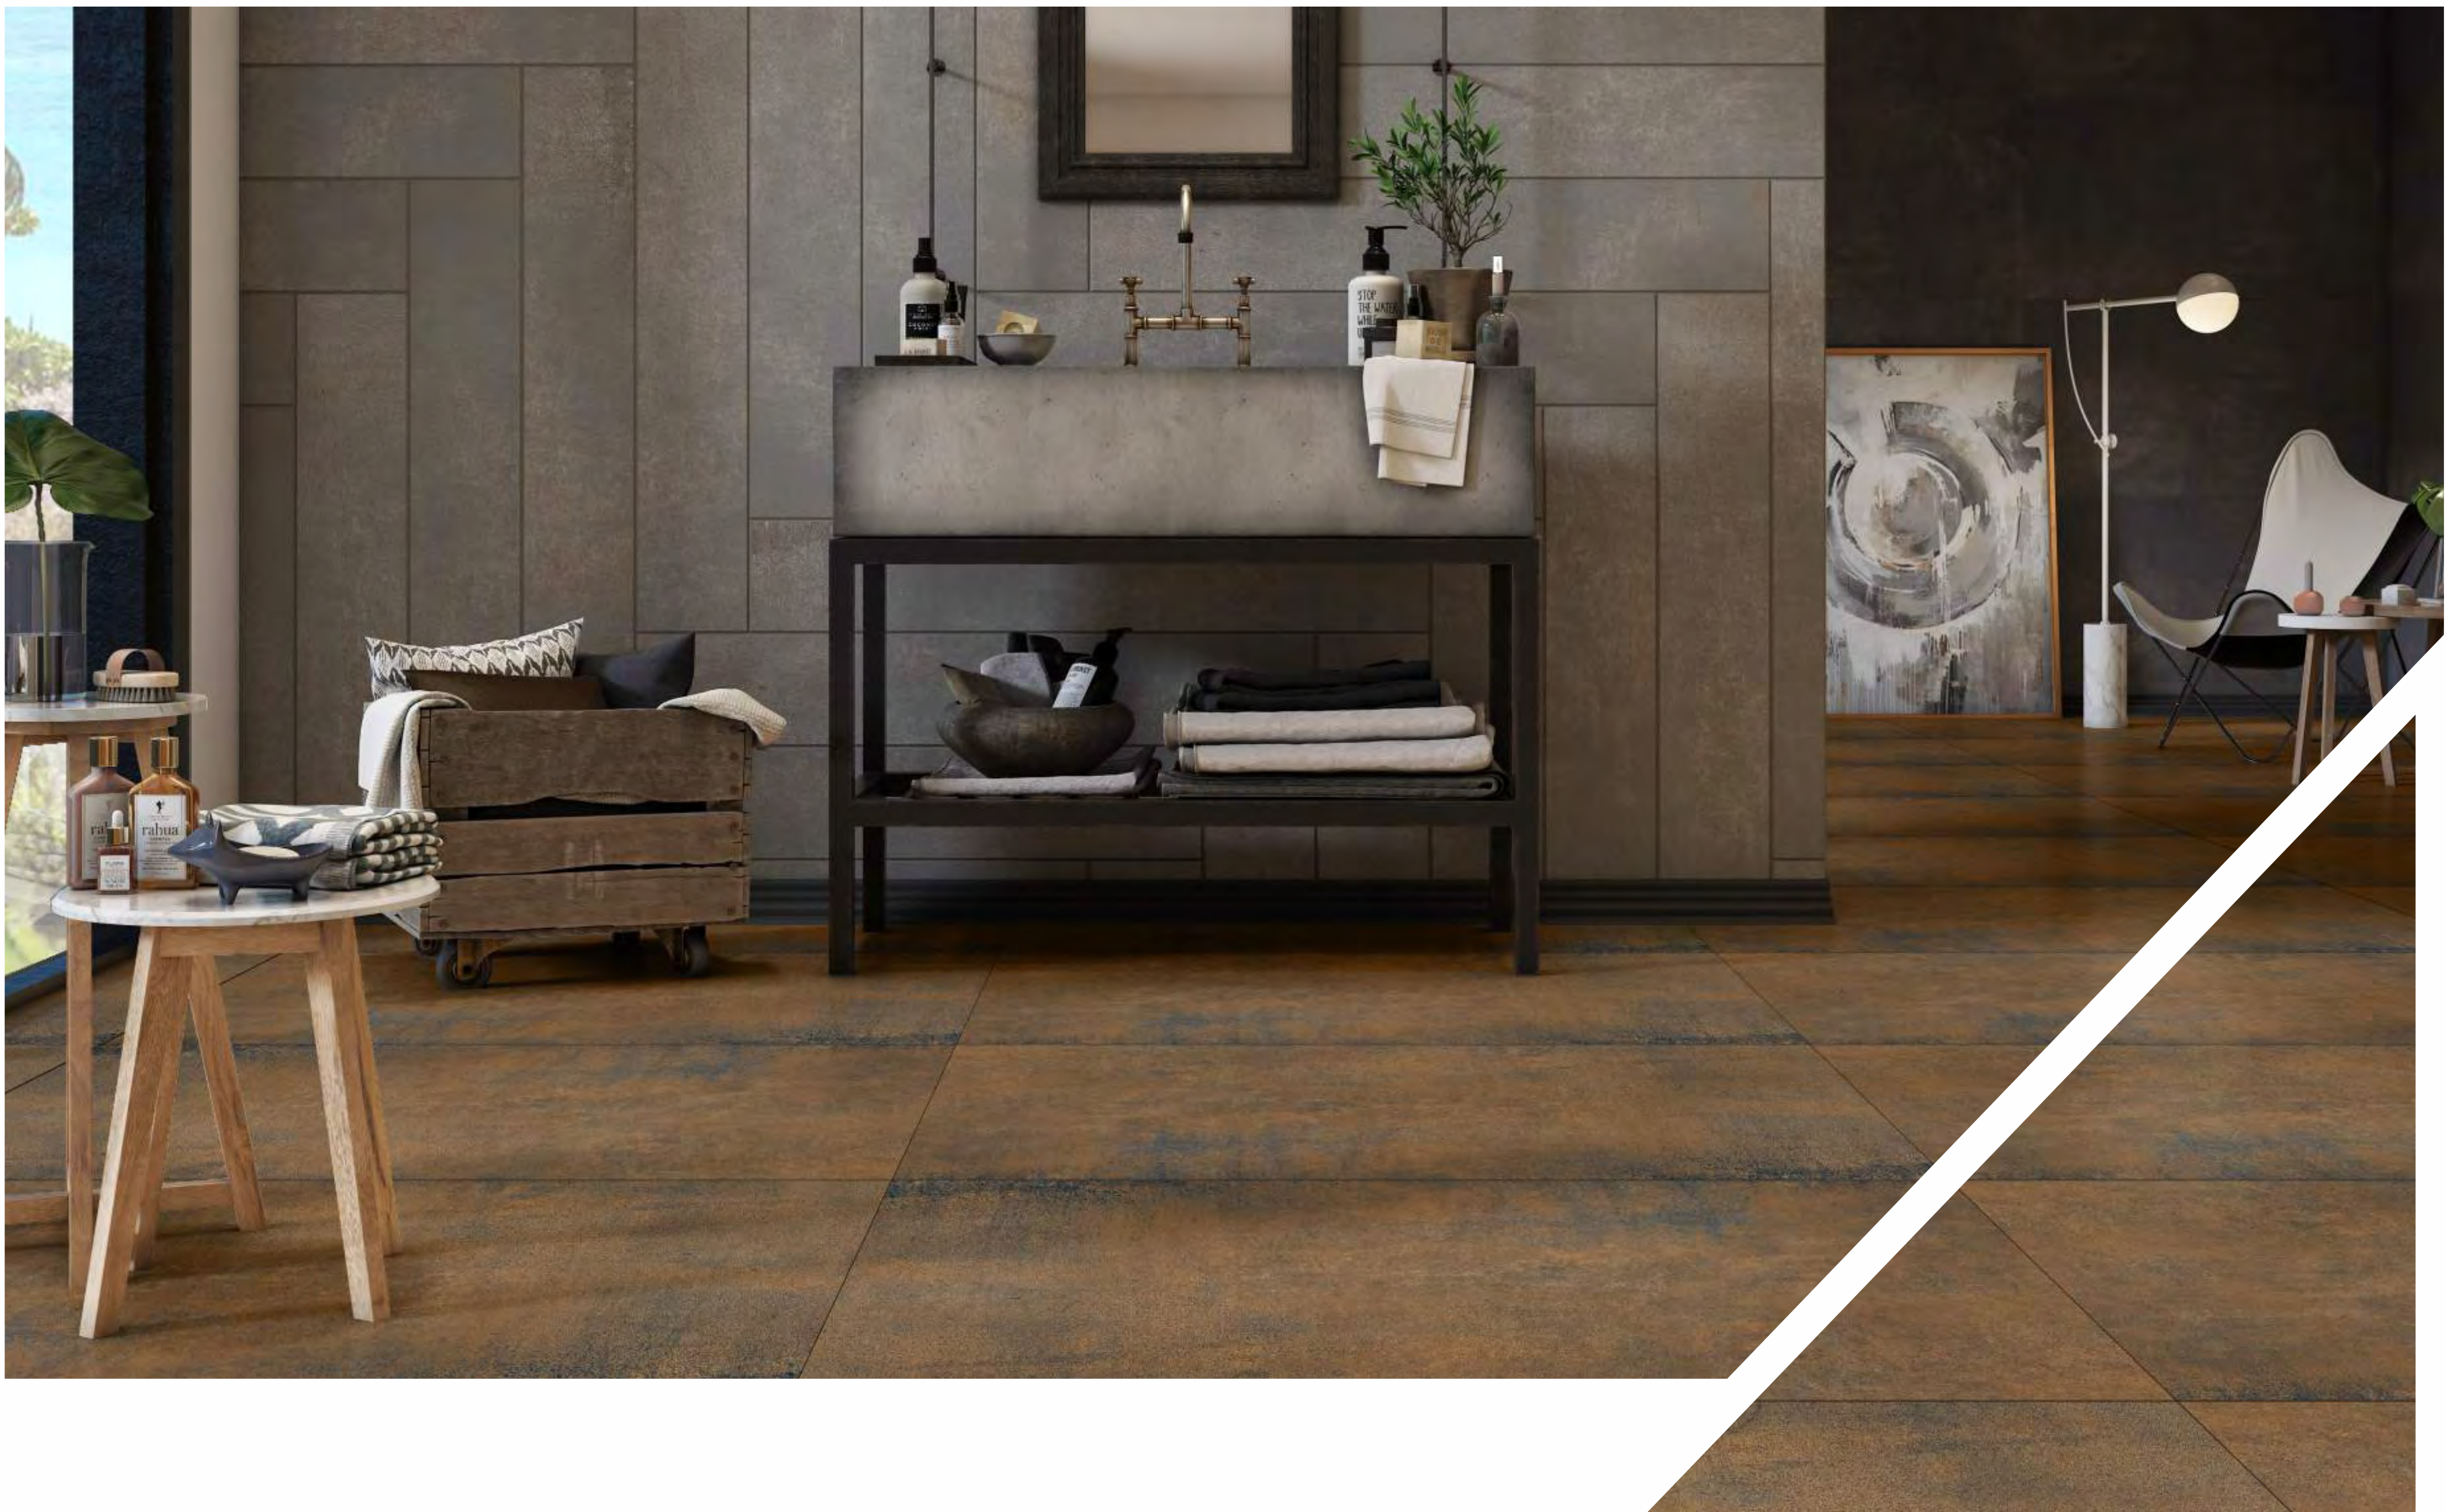

The Eye Catching
Luxury.

Decor vinyle
plomo

600 x 1200 mm
matt
collection

Create New Spectacles

Vinylye

nacar

plomo

copper