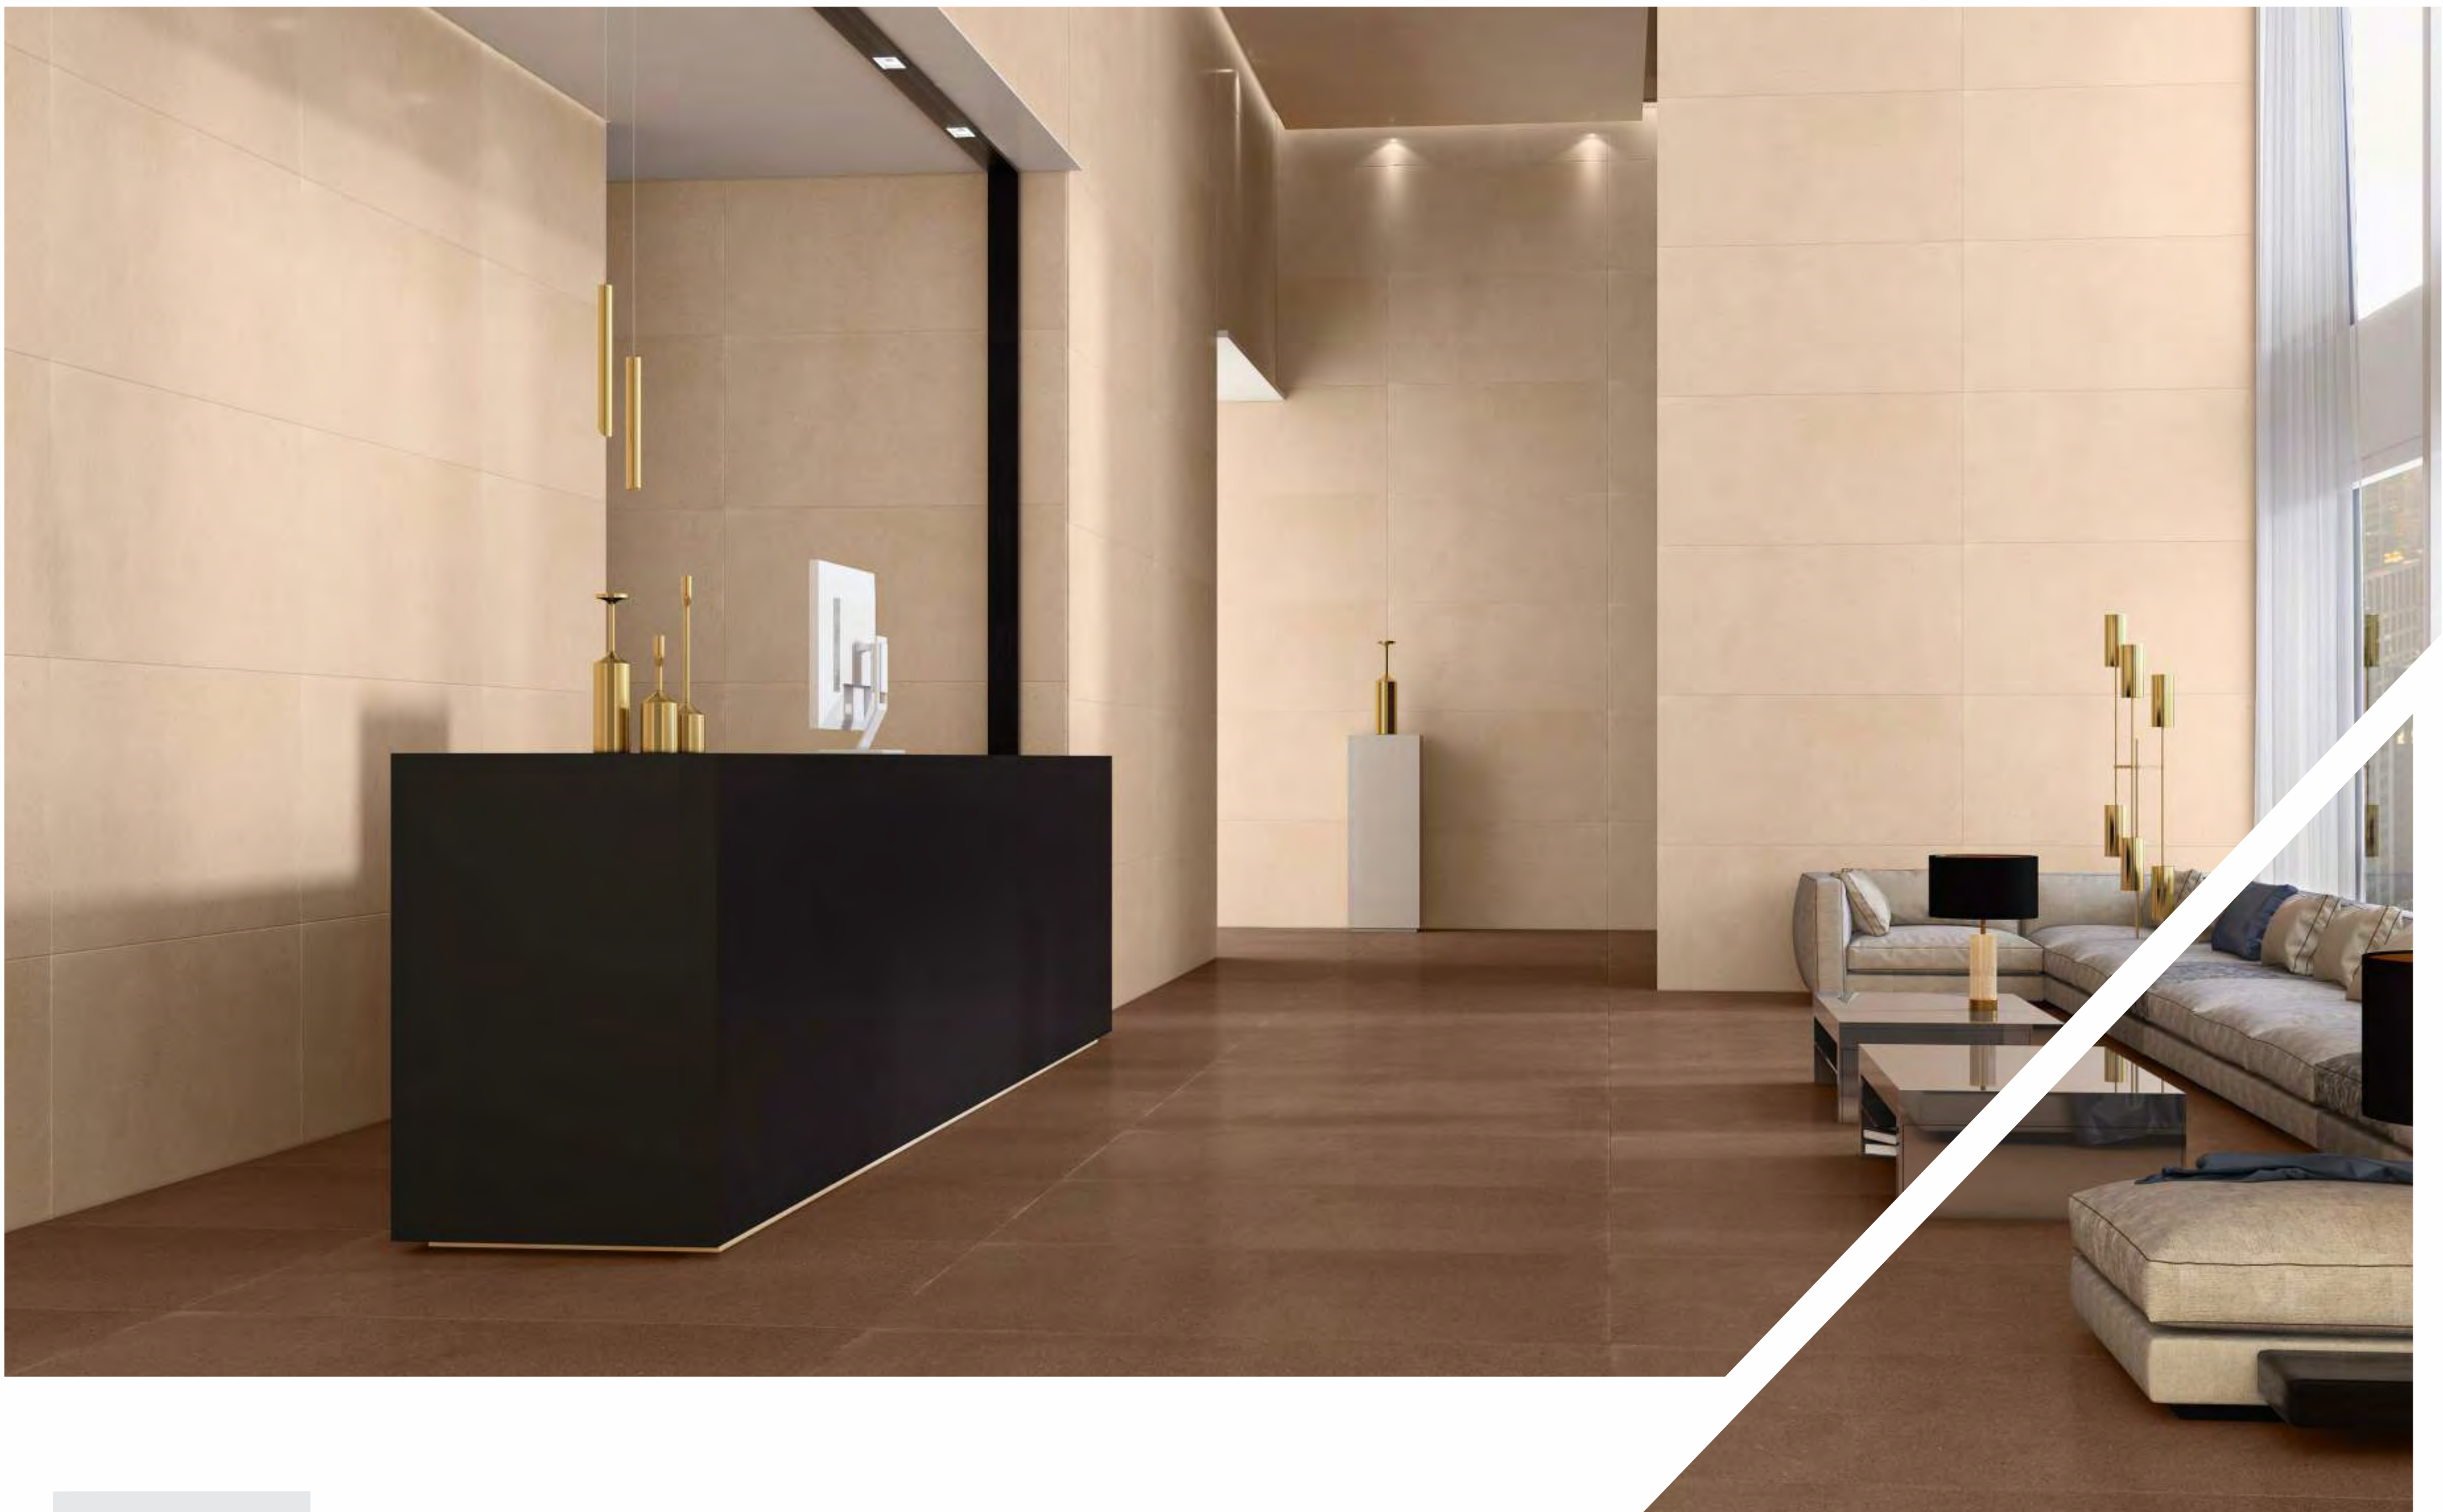

beige

brown

Feel the class of
Superior

Flood
beige

600 x 1200 mm
matt
collection

Flood

beige

brown