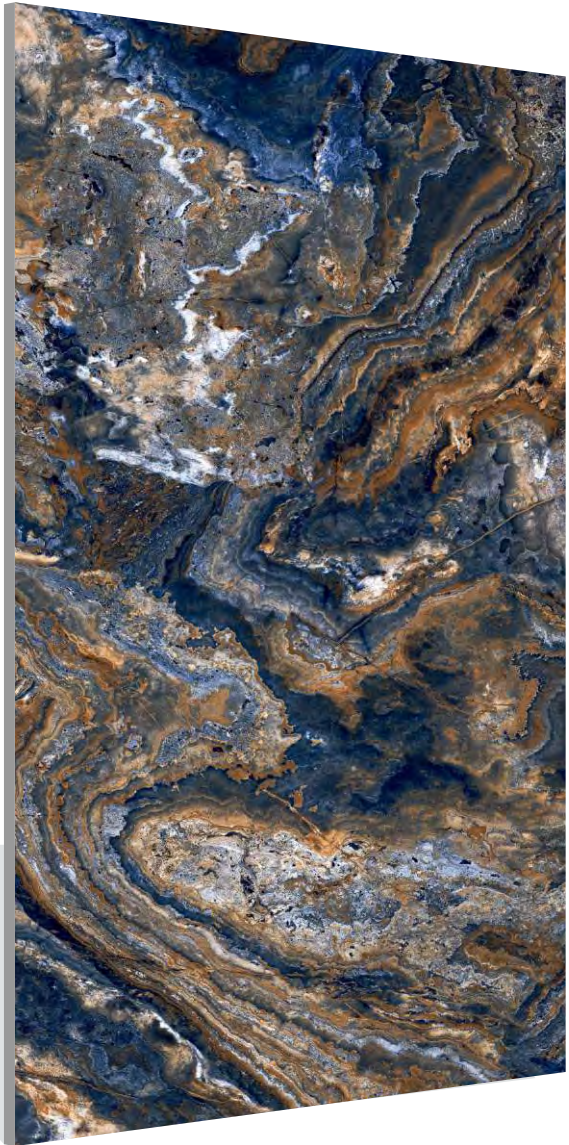

FOREVER COFFEE
600 X 1200 MM

| FOREVER COFFEE

| FINISH | THICKNESS | SIZE
HIGH GLOSS | 9MM | 600 X 1200 MM

SHOPS & SHOWROOMS

CORPORATE OFFICES

LIVING SPACE

GOLDEN BLUE
600 X 1200 MM

| GOLDEN BLUE