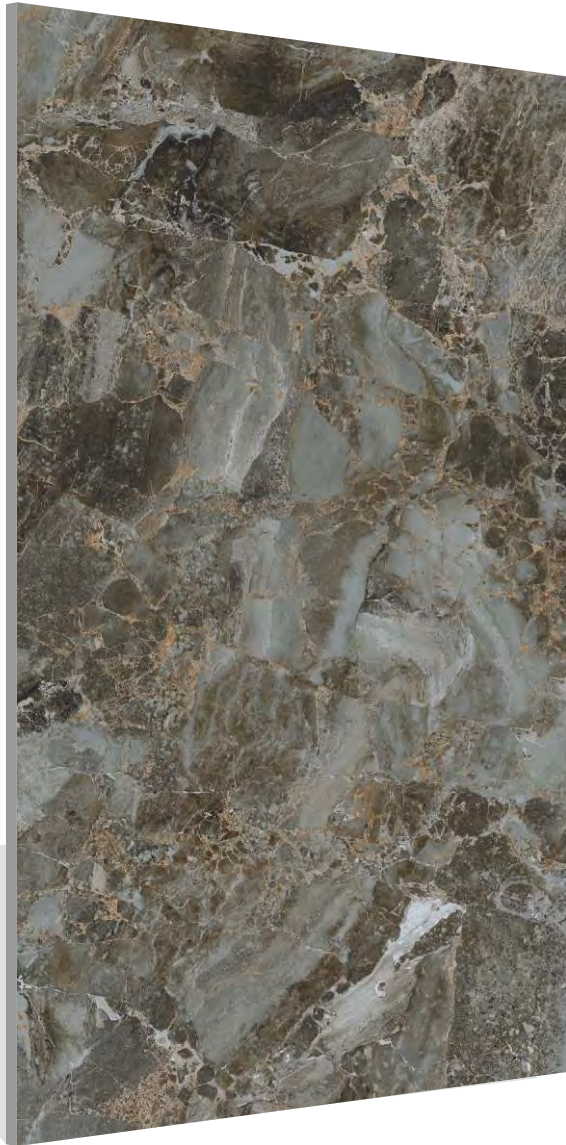

| FINISH | THICKNESS | SIZE
HIGH GLOSS | 9MM | 600 X 1200 MM

SHOPS &
SHOWROOMS

CORPORATE
OFFICES

LIVING
SPACE

FLORIANA VERDE
600 X 1200 MM

| FLORIANA VERDE

| FINISH
HIGH GLOSS

| THICKNESS
9MM