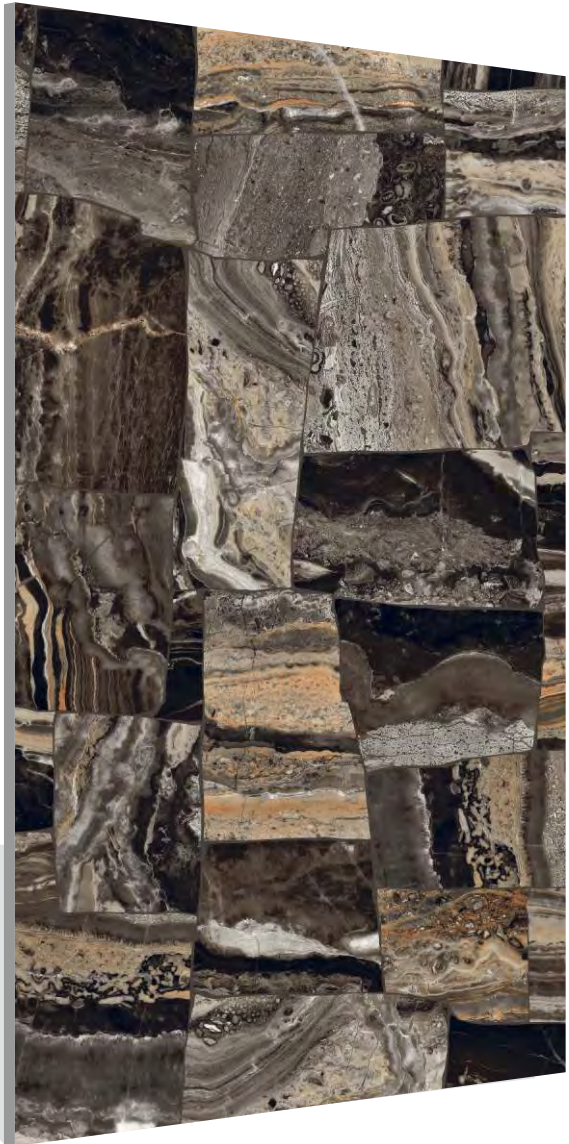

| FINISH
HIGH GLOSS

| THICKNESS
9MM

| SIZE
600 X 1200 MM

SHOPS &
SHOWROOMS

CORPORATE
OFFICES

LIVING
SPACE

ASTRUS COFFEE
600 X 1200 MM

| **ASTRUS COFFEE**