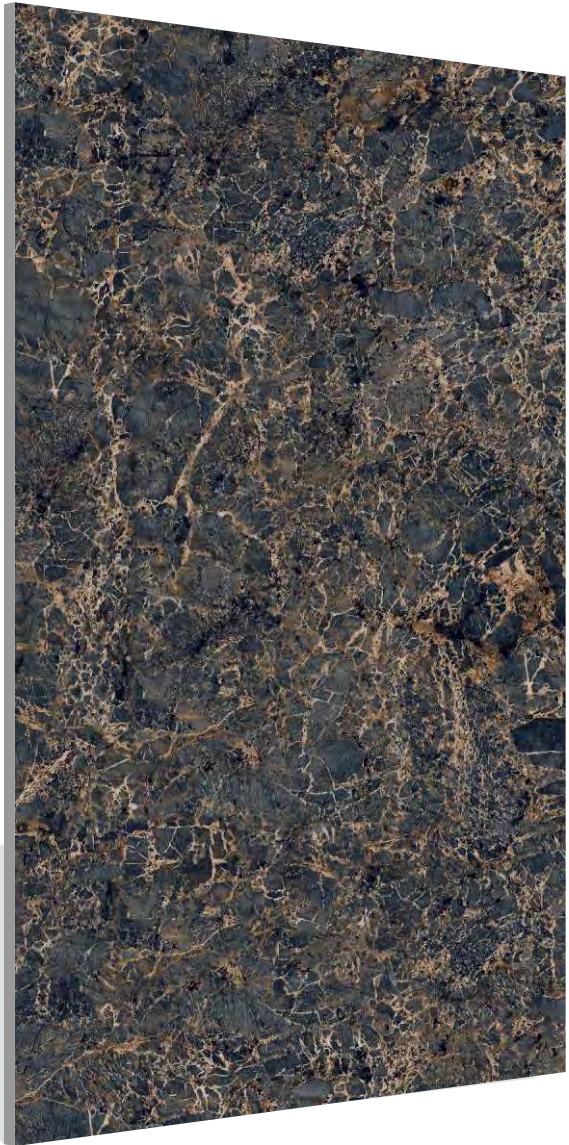

SHOPS &
SHOWROOMS

CORPORATE
OFFICES

LIVING
SPACE

WEBINK
600 X 1200 MM

| WEBINK

| FINISH
HIGH GLOSS

| THICKNESS
9MM

| SIZE
600 X 1200 MM